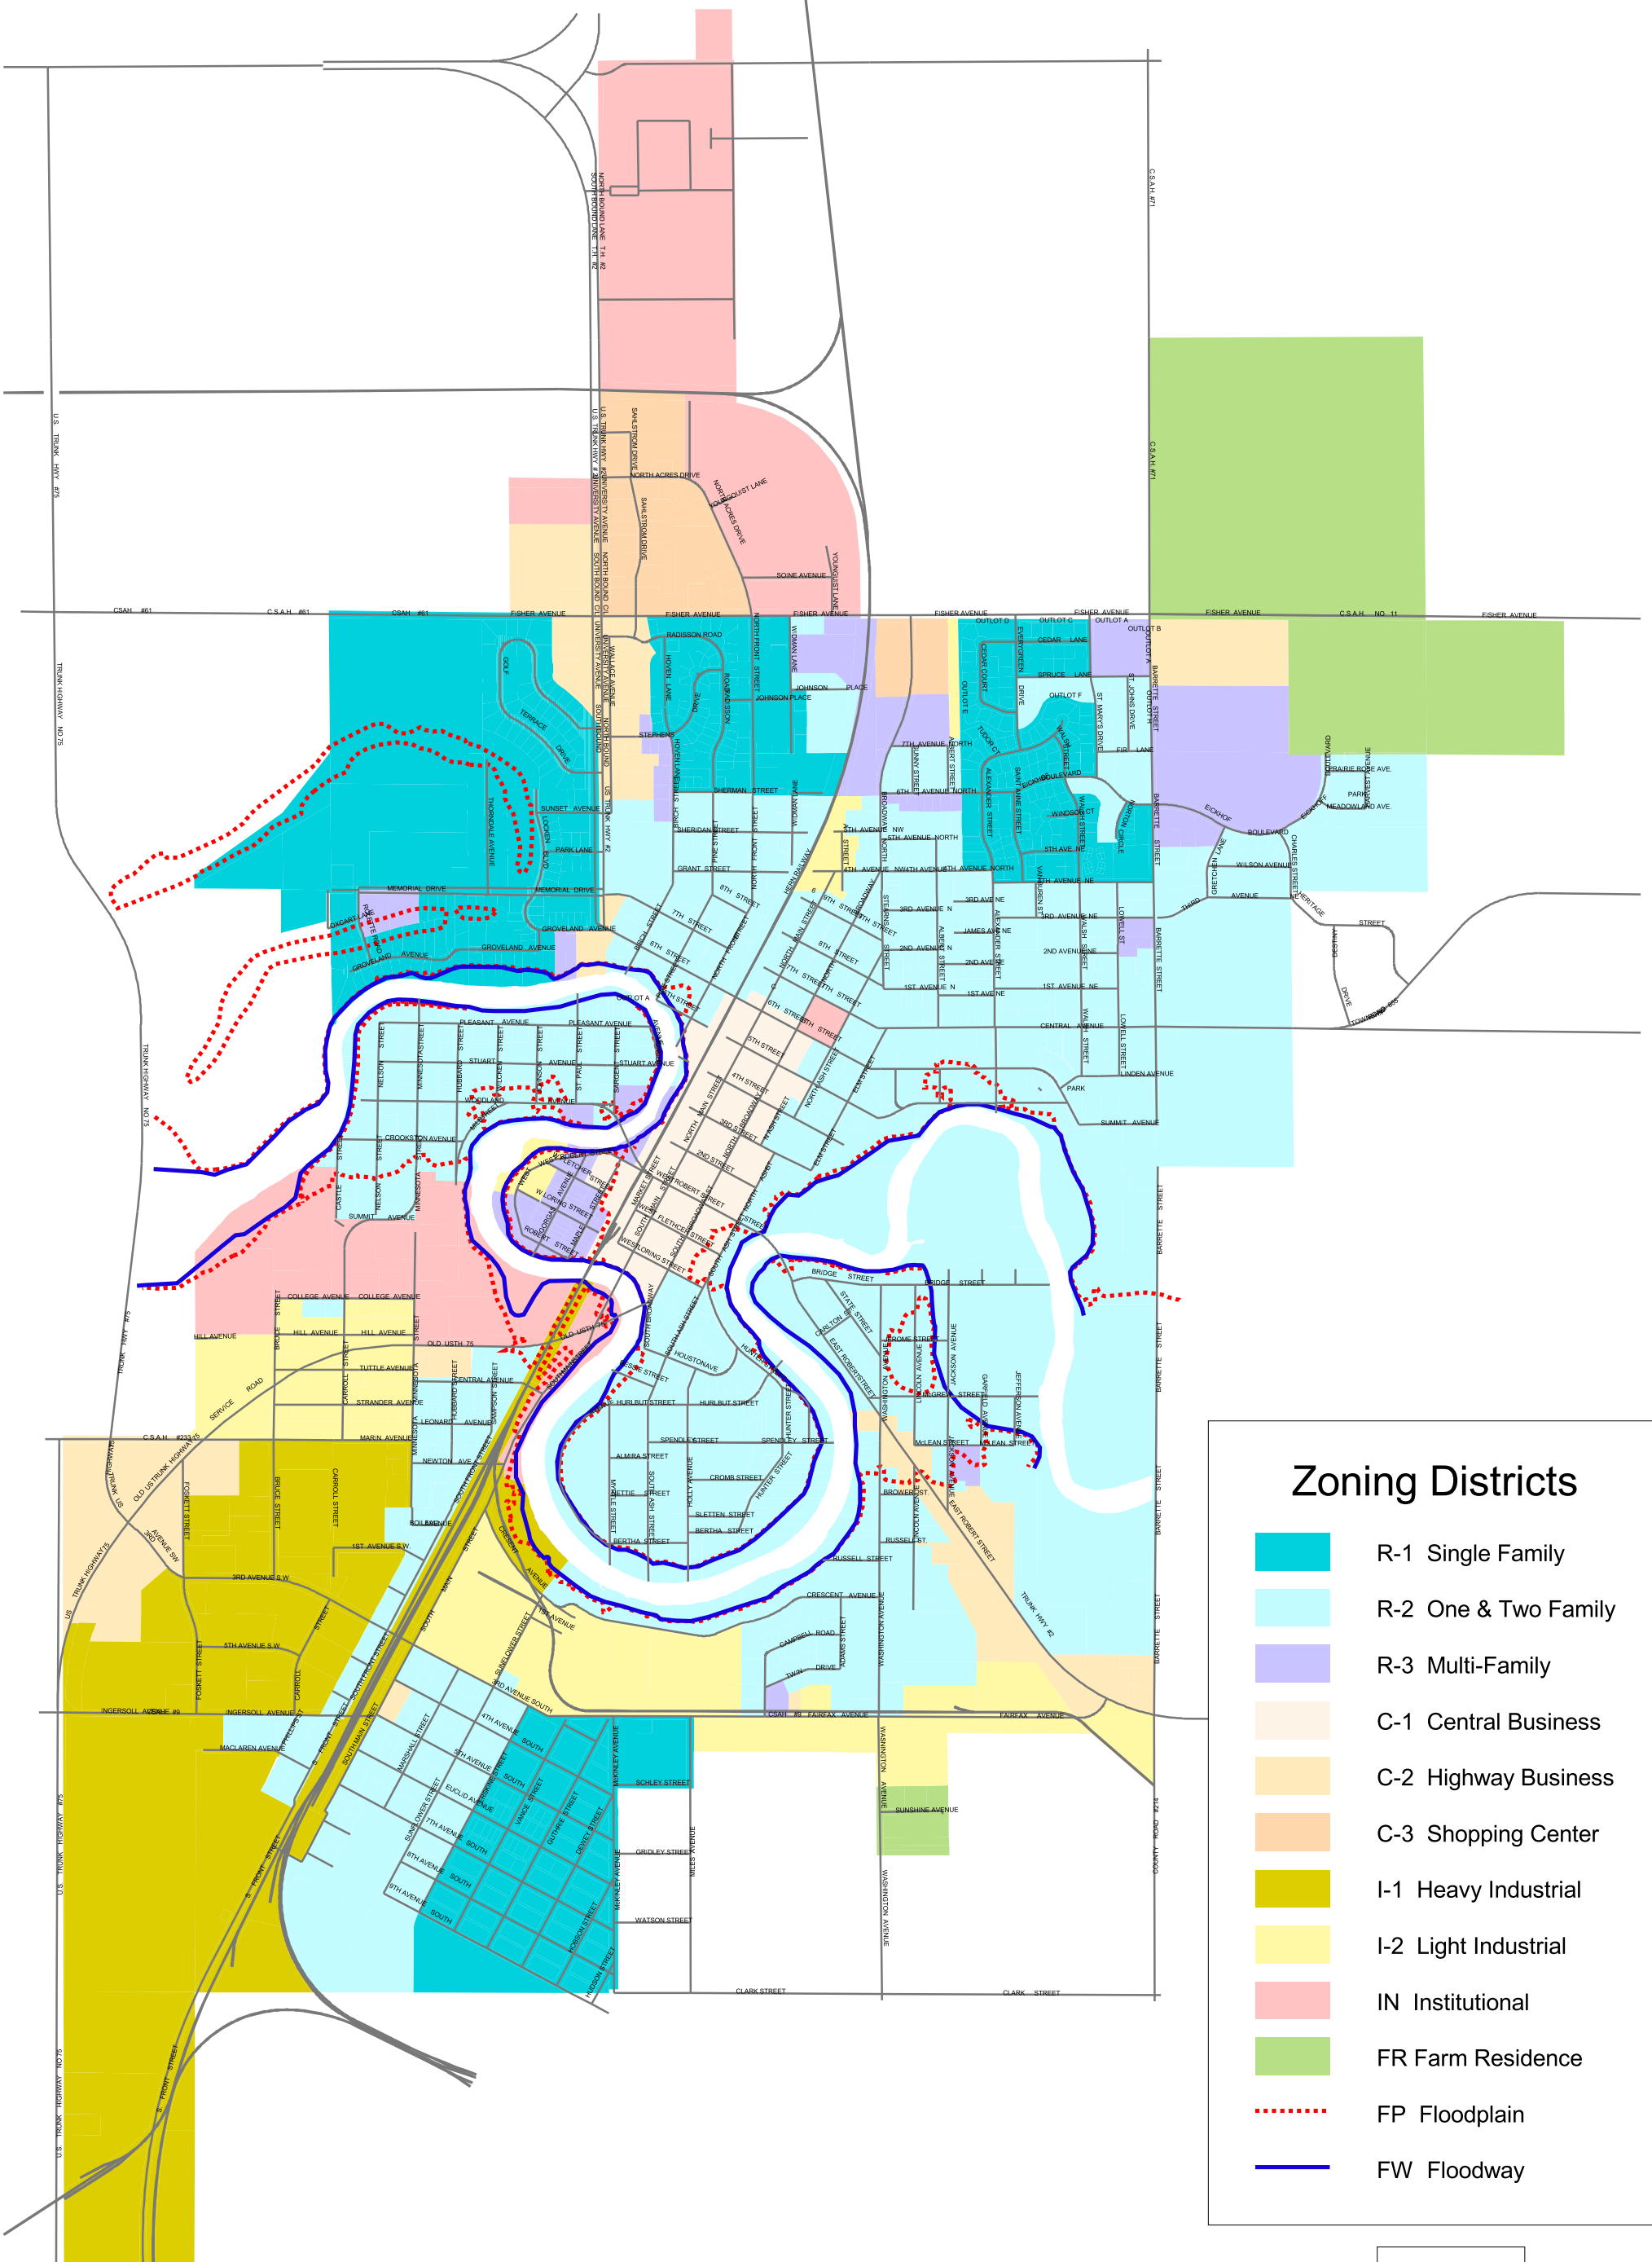

CITY OF CROOKSTON ZONING MAP

Zoning Districts

- R-1 Single Family
- R-2 One & Two Family
- R-3 Multi-Family
- C-1 Central Business
- C-2 Highway Business
- C-3 Shopping Center
- I-1 Heavy Industrial
- I-2 Light Industrial
- IN Institutional
- FR Farm Residence
- FP Floodplain
- FW Floodway